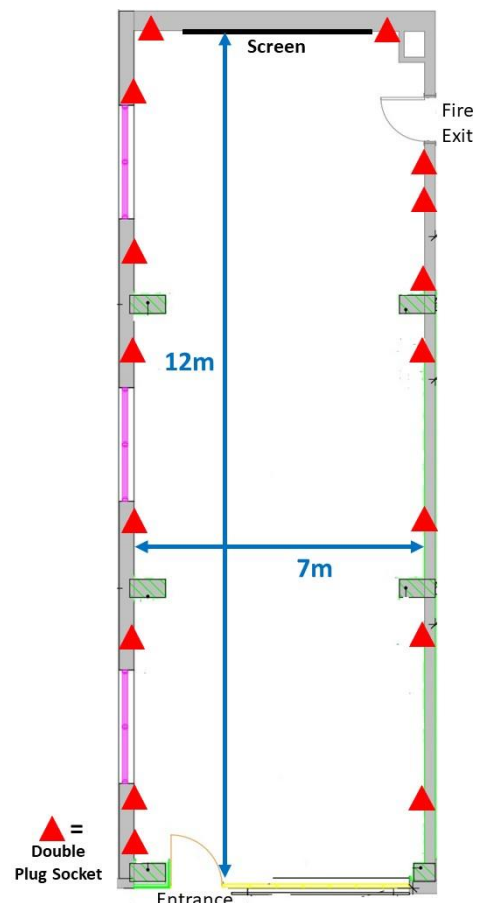

The Screen Room

The Screen Room is a flexible meeting space, ideal for groups of up to 60 people. The room can be partially blacked out and is ideal for corporate and leisure presentations and private showings.

It is a first floor room and fully accessible directly from our Nineteen 58 Bar.

Belgrade
Theatre
Coventry

Total Floor Area: 84sqm

Dimensions: 12m x 7m

Ceiling Height: 2.17m min. 2.47m max

Floor Finish: Carpet

Air Conditioning

The Screen Room has an air conditioning system in place which will keep the room at a comfortable ambient temperature.

AV

The room is equipped with a 250cm x 156cm, 16/10 Format projector screen system, High tech speakers, and a lectern with a built-in microphone.

Electrics

16 x Double Sockets (see plan).

Internet

Free WiFi included in room hire.

Toilets

Accessible through the Nineteen 58 Bar.

For further information or to book this room for your event, please email:

conferencing@belgrade.co.uk

Layout	Capacity
Theatre	60
Cabaret	48
Boardroom	24
U Shape	24
Classroom	20